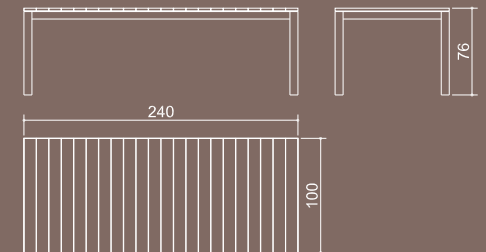

VINTAGE dining table 90x90 cm

Code: MZ 0059

Materials: plantation teak - vintage finish

VINTAGE bench 180 cm

Code: MZ 0065

Materials: plantation teak - vintage finish

VINTAGE dining table 200x100 cm

Code: MZ 0061

Materials: plantation teak - vintage finish

VINTAGE bench 160 cm

Code: MZ 0064

Materials: plantation teak - vintage finish

VINTAGE dining table 180x90 cm

Code: MZ 0060

Materials: plantation teak - vintage finish

VINTAGE bench 220 cm

Code: MZ 0066

Materials: plantation teak - vintage finish

VINTAGE dining table 240x100 cm

Code: MZ 0062

Materials: plantation teak - vintage finish