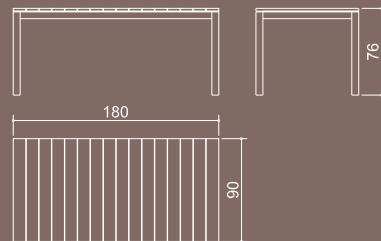

VINTAGE SERIES

MZ 066 VINTAGE BENCH 220 CM, MZ 062 VINTAGE DINING TABLE 240x100 CM

MZ 065 **VINTAGE** BENCH 180 CM, MZ 061 **VINTAGE** DINING TABLE 200x100 CM

VINTAGE bench 80 cm

Code: MZ 0063

Materials: plantation teak - vintage finish

VINTAGE dining table 90x90 cm

Code: MZ 0059

Materials: plantation teak - vintage finish

VINTAGE bench 180 cm

Code: MZ 0065

Materials: plantation teak - vintage finish

VINTAGE dining table 200x100 cm

Code: MZ 0061

Materials: plantation teak - vintage finish

VINTAGE bench 160 cm

Code: MZ 0064

Materials: plantation teak - vintage finish

VINTAGE dining table 180x90 cm

Code: MZ 0060

Materials: plantation teak - vintage finish