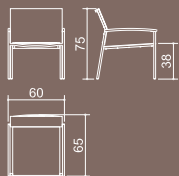

MZ 045 MAZZAMIZ CASUAL CHAIR, MZ 046 MAZZAMIZ FOOTREST

STAINLESS SERIES - DINING

MAZZAMIZ stacking armchair
Code: MZ 009
Materials: stainless steel, batyline, teak

MAZZAMIZ stacking side chair
Code: MZ 010
Materials: stainless steel, batyline, teak

MAZZAMIZ dining table 90x90 cm
Code: MZ 011
Materials: stainless steel, plantation teak

MAZZAMIZ dining table 160x90 cm
Code: MZ 012
Materials: stainless steel, plantation teak

MAZZAMIZ dining table 210x90 cm
Code: MZ 013
Materials: stainless steel, plantation teak

MAZZAMIZ dining table 270x90 cm
Code: MZ 014
Materials: stainless steel, plantation teak

STAINLESS SERIES - CASUAL

MAZZAMIZ casual chair
Code: MZ 045
Materials: stainless steel, batyline, teak

MAZZAMIZ footrest
Code: MZ 046
Materials: stainless steel, batyline