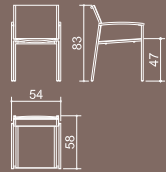

STAINLESS
SERIES

MZ 010 MAZZAMIZ STACKING SIDE CHAIR

MZ 009 MAZZAMIZ STACKING CHAIR, MZ 010 MAZZAMIZ STACKING SIDE CHAIR
MZ 014 MAZZAMIZ DINING TABLE 270x90 CM

MZ 009 MAZZAMIZ STACKING ARMCHAIR, MZ 014 MAZZAMIZ DINING TABLE 270x90 CM

MZ 045 MAZZAMIZ CASUAL CHAIR, MZ 046 MAZZAMIZ FOOTREST

STAINLESS SERIES - DINING

MAZZAMIZ stacking armchair
Code: MZ 009
Materials: stainless steel, batyline, teak

MAZZAMIZ stacking side chair
Code: MZ 010
Materials: stainless steel, batyline, teak

MAZZAMIZ dining table 90x90 cm
Code: MZ 011
Materials: stainless steel, plantation teak

MAZZAMIZ dining table 160x90 cm
Code: MZ 012
Materials: stainless steel, plantation teak

MAZZAMIZ dining table 210x90 cm
Code: MZ 013
Materials: stainless steel, plantation teak