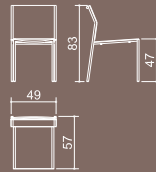

MAZZAMIZ stacking side chair
Code: MZ 010
Materials: stainless steel, batyline, teak