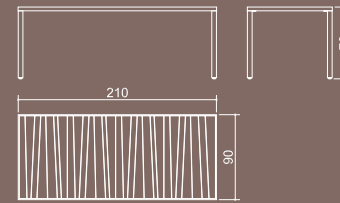

STAINLESS
SERIES

MZ 010 MAZZAMIZ STACKING SIDE CHAIR

MZ 009 MAZZAMIZ STACKING CHAIR, MZ 010 MAZZAMIZ STACKING SIDE CHAIR
MZ 014 MAZZAMIZ DINING TABLE 270x90 CM

MZ 009 MAZZAMIZ STACKING ARMCHAIR, MZ 014 MAZZAMIZ DINING TABLE 270x90 CM

MZ 045 MAZZAMIZ CASUAL CHAIR, MZ 046 MAZZAMIZ FOOTREST

STAINLESS SERIES - DINING

MAZZAMIZ stacking armchair
Code: MZ 009
Materials: stainless steel, batyline, teak

MAZZAMIZ stacking side chair
Code: MZ 010
Materials: stainless steel, batyline, teak

MAZZAMIZ dining table 90x90 cm
Code: MZ 011
Materials: stainless steel, plantation teak

MAZZAMIZ dining table 160x90 cm
Code: MZ 012
Materials: stainless steel, plantation teak

MAZZAMIZ dining table 210x90 cm
Code: MZ 013
Materials: stainless steel, plantation teak