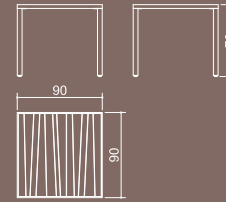

MZ 045 MAZZAMIZ CASUAL CHAIR, MZ 046 MAZZAMIZ FOOTREST

STAINLESS SERIES - DINING

MAZZAMIZ stacking armchair
Code: MZ 009
Materials: stainless steel, batyline, teak

MAZZAMIZ stacking side chair
Code: MZ 010
Materials: stainless steel, batyline, teak

MAZZAMIZ dining table 90x90 cm
Code: MZ 011
Materials: stainless steel, plantation teak

MAZZAMIZ dining table 160x90 cm
Code: MZ 012
Materials: stainless steel, plantation teak

MAZZAMIZ dining table 210x90 cm
Code: MZ 013
Materials: stainless steel, plantation teak