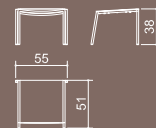

MZ 045 MAZZAMIZ CASUAL CHAIR, MZ 046 MAZZAMIZ FOOTREST

STAINLESS SERIES - DINING

MAZZAMIZ stacking armchair
Code: MZ 009
Materials: stainless steel, batyline, teak

MAZZAMIZ stacking side chair
Code: MZ 010
Materials: stainless steel, batyline, teak

MAZZAMIZ dining table 90x90 cm
Code: MZ 011
Materials: stainless steel, plantation teak

MAZZAMIZ dining table 160x90 cm
Code: MZ 012
Materials: stainless steel, plantation teak

MAZZAMIZ dining table 210x90 cm
Code: MZ 013
Materials: stainless steel, plantation teak

MAZZAMIZ dining table 270x90 cm
Code: MZ 014
Materials: stainless steel, plantation teak

STAINLESS SERIES - CASUAL

MAZZAMIZ casual chair
Code: MZ 045
Materials: stainless steel, batyline, teak

MAZZAMIZ footrest
Code: MZ 046
Materials: stainless steel, batyline