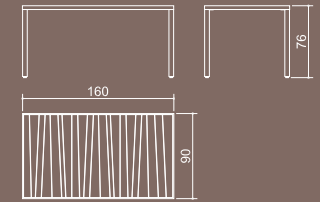

MZ 045 MAZZAMIZ CASUAL CHAIR, MZ 046 MAZZAMIZ FOOTREST

STAINLESS SERIES - DINING

MAZZAMIZ stacking armchair
Code: MZ 009
Materials: stainless steel, batyline, teak

MAZZAMIZ stacking side chair
Code: MZ 010
Materials: stainless steel, batyline, teak

MAZZAMIZ dining table 90x90 cm
Code: MZ 011
Materials: stainless steel, plantation teak

MAZZAMIZ dining table 160x90 cm
Code: MZ 012
Materials: stainless steel, plantation teak

MAZZAMIZ dining table 210x90 cm
Code: MZ 013
Materials: stainless steel, plantation teak