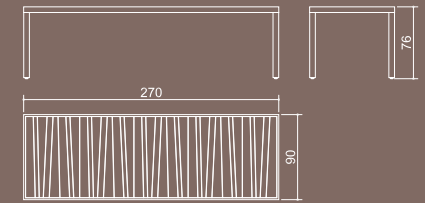

STAINLESS
SERIES

MZ 010 MAZZAMIZ STACKING SIDE CHAIR

MZ 009 MAZZAMIZ STACKING CHAIR, MZ 010 MAZZAMIZ STACKING SIDE CHAIR
MZ 014 MAZZAMIZ DINING TABLE 270x90 CM

MZ 009 MAZZAMIZ STACKING ARMCHAIR, MZ 014 MAZZAMIZ DINING TABLE 270x90 CM

MZ 045 MAZZAMIZ CASUAL CHAIR, MZ 046 MAZZAMIZ FOOTREST

STAINLESS SERIES - DINING

MAZZAMIZ stacking armchair
Code: MZ 009
Materials: stainless steel, batyline, teak

MAZZAMIZ stacking side chair
Code: MZ 010
Materials: stainless steel, batyline, teak

MAZZAMIZ dining table 90x90 cm
Code: MZ 011
Materials: stainless steel, plantation teak

MAZZAMIZ dining table 160x90 cm
Code: MZ 012
Materials: stainless steel, plantation teak

MAZZAMIZ dining table 210x90 cm
Code: MZ 013
Materials: stainless steel, plantation teak