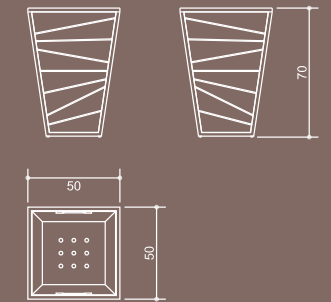

**MAZZAMIZ round stool small**  
Code: MZ 047  
Materials: stamskin

**MAZZAMIZ round stool medium**  
Code: MZ 048  
Materials: stamskin

**MAZZAMIZ cube planter small**  
Code: MZ 050  
Materials: aluminum, plantation teak  
Zinc insert included

**MAZZAMIZ cube planter medium**  
Code: MZ 051  
Materials: aluminum, plantation teak  
Zinc insert included

**MAZZAMIZ round stool large**  
Code: MZ 049  
Materials: stamskin

**MAZZAMIZ planter small**  
Code: MZ 052  
Materials: aluminum, plantation teak  
Zinc insert included