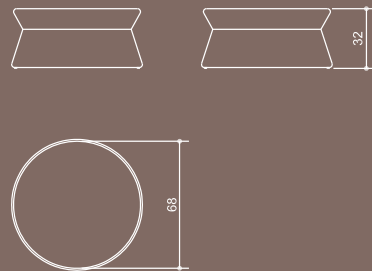

**MAZZAMIZ round stool small**  
Code: MZ 047  
Materials: stamskin

**MAZZAMIZ round stool medium**  
Code: MZ 048  
Materials: stamskin

**MAZZAMIZ cube planter small**  
Code: MZ 050  
Materials: aluminum, plantation teak  
Zinc insert included

**MAZZAMIZ cube planter medium**  
Code: MZ 051  
Materials: aluminum, plantation teak  
Zinc insert included

**MAZZAMIZ round stool large**  
Code: MZ 049  
Materials: stamskin

**MAZZAMIZ planter small**  
Code: MZ 052  
Materials: aluminum, plantation teak  
Zinc insert included