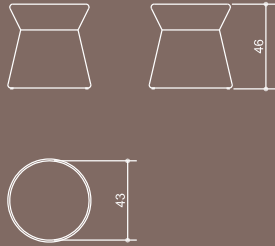

# ACCENT SERIES

MZ 047 **MAZZAMIZ** ROUND STOOL SMALL  
MZ 048 **MAZZAMIZ** ROUND STOOL MEDIUM  
MZ 049 **MAZZAMIZ** ROUND STOOL LARGE

MZ 053 MAZZAMIZ PLANTER MEDIUM, MZ 052 MAZZAMIZ PLANTER SMALL

MZ 050 MAZZAMIZ CUBE PLANTER SMALL, MZ 051 MAZZAMIZ CUBE PLANTER MEDIUM

**MAZZAMIZ round stool small**  
Code: MZ 047  
Materials: stamskin

**MAZZAMIZ round stool medium**  
Code: MZ 048  
Materials: stamskin

**MAZZAMIZ cube planter small**  
Code: MZ 050  
Materials: aluminum, plantation teak  
Zinc insert included

**MAZZAMIZ cube planter medium**  
Code: MZ 051  
Materials: aluminum, plantation teak  
Zinc insert included

**MAZZAMIZ round stool large**  
Code: MZ 049  
Materials: stamskin

**MAZZAMIZ planter small**  
Code: MZ 052  
Materials: aluminum, plantation teak  
Zinc insert included