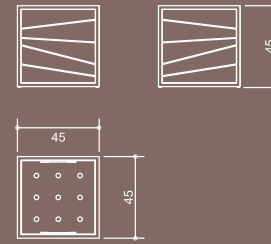

# ACCENT SERIES

MZ 047 **MAZZAMIZ** ROUND STOOL SMALL  
MZ 048 **MAZZAMIZ** ROUND STOOL MEDIUM  
MZ 049 **MAZZAMIZ** ROUND STOOL LARGE

MZ 053 MAZZAMIZ PLANTER MEDIUM, MZ 052 MAZZAMIZ PLANTER SMALL

MZ 050 MAZZAMIZ CUBE PLANTER SMALL, MZ 051 MAZZAMIZ CUBE PLANTER MEDIUM

**MAZZAMIZ round stool small**  
Code: MZ 047  
Materials: stamskin

**MAZZAMIZ round stool medium**  
Code: MZ 048  
Materials: stamskin

**MAZZAMIZ cube planter small**  
Code: MZ 050  
Materials: aluminum, plantation teak  
Zinc insert included

**MAZZAMIZ cube planter medium**  
Code: MZ 051  
Materials: aluminum, plantation teak  
Zinc insert included

**MAZZAMIZ round stool large**  
Code: MZ 049  
Materials: stamskin

**MAZZAMIZ planter small**  
Code: MZ 052  
Materials: aluminum, plantation teak  
Zinc insert included