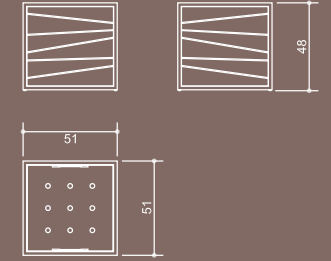

# ACCENT SERIES

MZ 047 **MAZZAMIZ** ROUND STOOL SMALL  
MZ 048 **MAZZAMIZ** ROUND STOOL MEDIUM  
MZ 049 **MAZZAMIZ** ROUND STOOL LARGE

MZ 053 MAZZAMIZ PLANTER MEDIUM, MZ 052 MAZZAMIZ PLANTER SMALL

MZ 050 MAZZAMIZ CUBE PLANTER SMALL, MZ 051 MAZZAMIZ CUBE PLANTER MEDIUM

**MAZZAMIZ round stool small**  
Code: MZ 047  
Materials: stamskin

**MAZZAMIZ round stool medium**  
Code: MZ 048  
Materials: stamskin

**MAZZAMIZ cube planter small**  
Code: MZ 050  
Materials: aluminum, plantation teak  
Zinc insert included

**MAZZAMIZ cube planter medium**  
Code: MZ 051  
Materials: aluminum, plantation teak  
Zinc insert included

**MAZZAMIZ round stool large**  
Code: MZ 049  
Materials: stamskin

**MAZZAMIZ planter small**  
Code: MZ 052  
Materials: aluminum, plantation teak  
Zinc insert included