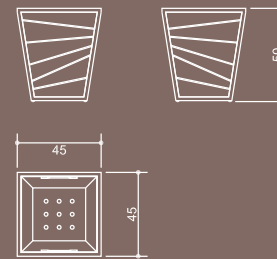

**MAZZAMIZ round stool small**  
Code: MZ 047  
Materials: stamskin

**MAZZAMIZ round stool medium**  
Code: MZ 048  
Materials: stamskin

**MAZZAMIZ cube planter small**  
Code: MZ 050  
Materials: aluminum, plantation teak  
Zinc insert included

**MAZZAMIZ cube planter medium**  
Code: MZ 051  
Materials: aluminum, plantation teak  
Zinc insert included

**MAZZAMIZ round stool large**  
Code: MZ 049  
Materials: stamskin

**MAZZAMIZ planter small**  
Code: MZ 052  
Materials: aluminum, plantation teak  
Zinc insert included