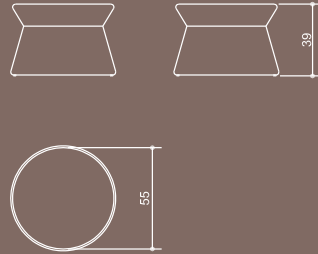

# ACCENT SERIES

MZ 047 **MAZZAMIZ** ROUND STOOL SMALL  
MZ 048 **MAZZAMIZ** ROUND STOOL MEDIUM  
MZ 049 **MAZZAMIZ** ROUND STOOL LARGE

MZ 053 MAZZAMIZ PLANTER MEDIUM, MZ 052 MAZZAMIZ PLANTER SMALL

MZ 050 MAZZAMIZ CUBE PLANTER SMALL, MZ 051 MAZZAMIZ CUBE PLANTER MEDIUM

**MAZZAMIZ round stool small**  
Code: MZ 047  
Materials: stamskin

**MAZZAMIZ round stool medium**  
Code: MZ 048  
Materials: stamskin

**MAZZAMIZ cube planter small**  
Code: MZ 050  
Materials: aluminum, plantation teak  
Zinc insert included

**MAZZAMIZ cube planter medium**  
Code: MZ 051  
Materials: aluminum, plantation teak  
Zinc insert included

**MAZZAMIZ round stool large**  
Code: MZ 049  
Materials: stamskin

**MAZZAMIZ planter small**  
Code: MZ 052  
Materials: aluminum, plantation teak  
Zinc insert included