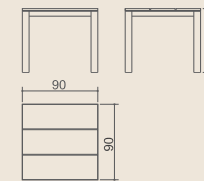

VIGO dining table 90x90 cm
Code: MGA 13227
Materials: recycled teak
Code: MGA 13227SS
Materials: recycled teak, stainless steel legs
Note: knock down - assembly required