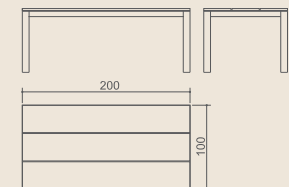

VIGO dining table 200x100 cm
Code: MGA 13250
Materials: recycled teak
Code: MGA 13250SS
Materials: recycled teak, stainless steel legs
Note: knock down - assembly required