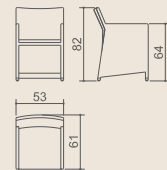

VIGO armchair
Code: MG 6001C
Materials: synthetic fibers
Optional cushion sunbrella: MG 8205