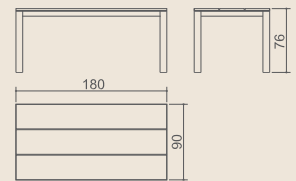

**VIGO dining table 90x90 cm**  
 Code: MGA 13227  
 Materials: recycled teak  
 Code: MGA 13227SS  
 Materials: recycled teak, stainless steel legs  
 Note: knock down - assembly required

**VIGO dining table 180x90 cm**  
 Code: MGA 13249  
 Materials: recycled teak  
 Code: MGA 13249SS  
 Materials: recycled teak, stainless steel legs  
 Note: knock down - assembly required