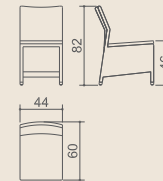

VIGO side chair
Code: MG 6027C
Materials: synthetic fibers
Optional cushion sunbrella: MG 8206