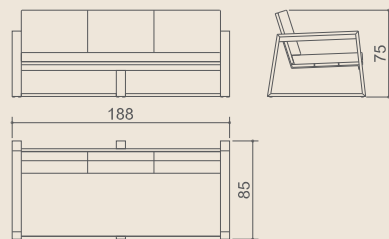

SALLY side chair
Code: MG 3004
Materials: stainless steel, batyline

SALLY arm chair
Code: MG 3005
Materials: stainless steel, batyline

SALLY - DINING

SALLY lounge 3-seater
Code: MGC 13154
Materials: recycled teak
Cushion options: sunbrella / stamskin

SALLY dining table 180x90 cm
Code: MGC 12963
SALLY dining table 205x100 cm
Code: MGC 12964
SALLY dining table 250x100 cm
Code: MGC 12965
SALLY dining table 300x100 cm
Code: MGC 13130
Materials: recycled teak
Note: knock down - assembly required