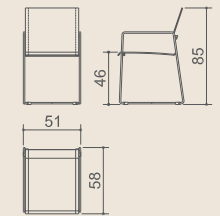

MG 3007 **SALLY** casual armchair, MG 3112 **GEMMY** casual table Ø80 cm

SALLY - LOUNGE

SALLY - CASUAL

SALLY coffee table 125x70 cm
Code: MGC 13192
Materials: recycled teak

SALLY casual side chair
Code: MG 3006
Materials: stainless steel, batyline

SALLY casual arm chair
Code: MG 3007
Materials: stainless steel, batyline

SALLY lounge 1-seater
Code: MGC 13156
Materials: recycled teak
Cushion options: sunbrella / stamskin

SALLY lounge 2-seater
Code: MGC 13157
Materials: recycled teak
Cushion options: sunbrella / stamskin

SALLY side chair
Code: MG 3004
Materials: stainless steel, batyline

SALLY arm chair
Code: MG 3005
Materials: stainless steel, batyline

SALLY - DINING

SALLY lounge 3-seater
Code: MGC 13154
Materials: recycled teak
Cushion options: sunbrella / stamskin

SALLY dining table 180x90 cm
Code: MGC 12963
SALLY dining table 205x100 cm
Code: MGC 12964
SALLY dining table 250x100 cm
Code: MGC 12965
SALLY dining table 300x100 cm
Code: MGC 13130
Materials: recycled teak
Note: knock down - assembly required