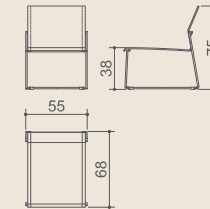

MG 3007 **SALLY** casual armchair, MG 3112 **GEMMY** casual table Ø80 cm

SALLY - LOUNGE

SALLY - CASUAL

SALLY coffee table 125x70 cm
Code: MGC 13192
Materials: recycled teak

SALLY casual side chair
Code: MG 3006
Materials: stainless steel, batyline

SALLY casual arm chair
Code: MG 3007
Materials: stainless steel, batyline

SALLY lounge 1-seater
Code: MGC 13156
Materials: recycled teak
Cushion options: sunbrella / stamskin

SALLY lounge 2-seater
Code: MGC 13157
Materials: recycled teak
Cushion options: sunbrella / stamskin

SALLY dining table 180x90 cm
Code: MGC 12963
SALLY dining table 205x100 cm
Code: MGC 12964
SALLY dining table 250x100 cm
Code: MGC 12965
SALLY dining table 300x100 cm
Code: MGC 13130
Materials: recycled teak
Note: knock down - assembly required