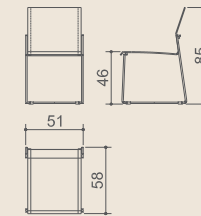

MG 3007 **SALLY** casual armchair, MG 3112 **GEMMY** casual table Ø80 cm

SALLY - LOUNGE

SALLY - CASUAL

SALLY coffee table 125x70 cm
Code: MGC 13192
Materials: recycled teak

SALLY casual side chair
Code: MG 3006
Materials: stainless steel, batyline

SALLY casual arm chair
Code: MG 3007
Materials: stainless steel, batyline

SALLY lounge 1-seater
Code: MGC 13156
Materials: recycled teak
Cushion options: sunbrella / stamskin

SALLY lounge 2-seater
Code: MGC 13157
Materials: recycled teak
Cushion options: sunbrella / stamskin

SALLY side chair
Code: MG 3004
Materials: stainless steel, batyline

SALLY arm chair
Code: MG 3005
Materials: stainless steel, batyline

SALLY - DINING

SALLY lounge 3-seater
Code: MGC 13154
Materials: recycled teak
Cushion options: sunbrella / stamskin

SALLY dining table 180x90 cm
Code: MGC 12963
SALLY dining table 205x100 cm
Code: MGC 12964
SALLY dining table 250x100 cm
Code: MGC 12965
SALLY dining table 300x100 cm
Code: MGC 13130
Materials: recycled teak
Note: knock down - assembly required