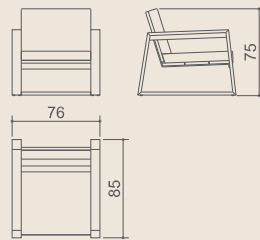

Design: Vincent Cantaert & Barbara Widiningtias

MGC 13156 **SALLY** lounge 1-seater, MGC 13157 **SALLY** lounge 2-seater, MGC 13192 **SALLY** coffee table 125x70 cm

MG 3005 **SALLY** armchair, MGC 12965 **SALLY** dining table 250x100 cm

MG 3007 **SALLY** casual armchair, MG 3112 **GEMMY** casual table Ø80 cm

SALLY - LOUNGE

SALLY - CASUAL

SALLY coffee table 125x70 cm
Code: MGC 13192
Materials: recycled teak

SALLY casual side chair
Code: MG 3006
Materials: stainless steel, batyline

SALLY casual arm chair
Code: MG 3007
Materials: stainless steel, batyline

SALLY lounge 1-seater
Code: MGC 13156
Materials: recycled teak
Cushion options: sunbrella / stamskin

SALLY lounge 2-seater
Code: MGC 13157
Materials: recycled teak
Cushion options: sunbrella / stamskin

SALLY dining table 180x90 cm
Code: MGC 12963
SALLY dining table 205x100 cm
Code: MGC 12964
SALLY dining table 250x100 cm
Code: MGC 12965
SALLY dining table 300x100 cm
Code: MGC 13130
Materials: recycled teak
Note: knock down - assembly required