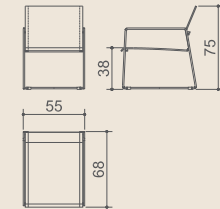

Design: Vincent Cantaert & Barbara Widiningtias

MGC 13156 **SALLY** lounge 1-seater, MGC 13157 **SALLY** lounge 2-seater, MGC 13192 **SALLY** coffee table 125x70 cm

MG 3005 **SALLY** armchair, MGC 12965 **SALLY** dining table 250x100 cm

MG 3007 **SALLY** casual armchair, MG 3112 **GEMMY** casual table Ø80 cm

SALLY - LOUNGE

SALLY - CASUAL

SALLY coffee table 125x70 cm
Code: MGC 13192
Materials: recycled teak

SALLY casual side chair
Code: MG 3006
Materials: stainless steel, batyline

SALLY casual arm chair
Code: MG 3007
Materials: stainless steel, batyline

SALLY lounge 1-seater
Code: MGC 13156
Materials: recycled teak
Cushion options: sunbrella / stamskin

SALLY lounge 2-seater
Code: MGC 13157
Materials: recycled teak
Cushion options: sunbrella / stamskin

SALLY dining table 180x90 cm
Code: MGC 12963
SALLY dining table 205x100 cm
Code: MGC 12964
SALLY dining table 250x100 cm
Code: MGC 12965
SALLY dining table 300x100 cm
Code: MGC 13130
Materials: recycled teak
Note: knock down - assembly required