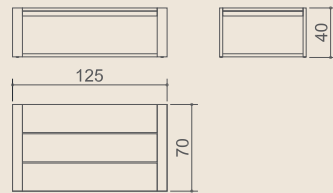

Design: Vincent Cantaert & Barbara Widiningtias

MGC 13156 **SALLY** lounge 1-seater, MGC 13157 **SALLY** lounge 2-seater, MGC 13192 **SALLY** coffee table 125x70 cm

MG 3005 **SALLY** armchair, MGC 12965 **SALLY** dining table 250x100 cm

MG 3007 **SALLY** casual armchair, MG 3112 **GEMMY** casual table Ø80 cm

SALLY - LOUNGE

SALLY - CASUAL

SALLY coffee table 125x70 cm
Code: MGC 13192
Materials: recycled teak

SALLY casual side chair
Code: MG 3006
Materials: stainless steel, batyline

SALLY dining table 180x90 cm
Code: MGC 12963
SALLY dining table 205x100 cm
Code: MGC 12964
SALLY dining table 250x100 cm
Code: MGC 12965
SALLY dining table 300x100 cm
Code: MGC 13130
Materials: recycled teak
Note: knock down - assembly required