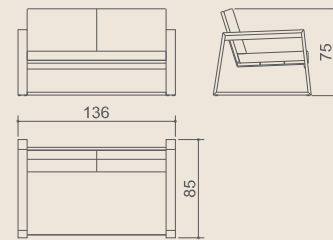

Design: Vincent Cantaert & Barbara Widiningtias

MGC 13156 **SALLY** lounge 1-seater, MGC 13157 **SALLY** lounge 2-seater, MGC 13192 **SALLY** coffee table 125x70 cm

MG 3005 **SALLY** armchair, MGC 12965 **SALLY** dining table 250x100 cm

MG 3007 **SALLY** casual armchair, MG 3112 **GEMMY** casual table Ø80 cm

SALLY - LOUNGE

SALLY - CASUAL

SALLY coffee table 125x70 cm
Code: MGC 13192
Materials: recycled teak

SALLY casual side chair
Code: MG 3006
Materials: stainless steel, batyline

SALLY casual arm chair
Code: MG 3007
Materials: stainless steel, batyline

SALLY lounge 1-seater
Code: MGC 13156
Materials: recycled teak
Cushion options: sunbrella / stamskin

SALLY lounge 2-seater
Code: MGC 13157
Materials: recycled teak
Cushion options: sunbrella / stamskin

SALLY dining table 180x90 cm
Code: MGC 12963
SALLY dining table 205x100 cm
Code: MGC 12964
SALLY dining table 250x100 cm
Code: MGC 12965
SALLY dining table 300x100 cm
Code: MGC 13130
Materials: recycled teak
Note: knock down - assembly required