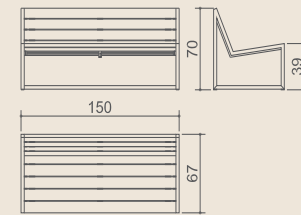

RIO - SOFA

RIO - STOOL

RIO 1-seater
Code: MG 4163C
Materials: stainless steel, webbing, stamskin

RIO 2-seater
Code: MG 4164C
Materials: stainless steel, webbing, stamskin

RIO 3-seater
Code: MG 4165C
Materials: stainless steel, webbing, stamskin

RIO corner sofa
Code: MG 7052C
Materials: stainless steel, webbing, stamskin

RIO coffee table
Code: MG 7053
Materials: stainless steel, lacquered wood
Note: fully assembled

RIO stool
Code: MG 1513
Materials: stainless steel, stamskin

RIO - CASUAL

RIO casual bench 150
Code: MG 7042
Materials: stainless steel, lacquered wood
Optional cushion Stamskin: MG 7044

RIO casual table 150x80 cm
Code: MG 7045
Materials: stainless steel, lacquered wood
Note: knock down - assembly required

RIO casual bench 235
Code: MG 7043
Materials: stainless steel, lacquered wood
Optional cushion Stamskin: MG 7044

RIO casual table 235x80 cm
Code: MG 7046
Materials: stainless steel, lacquered wood
Note: knock down - assembly required