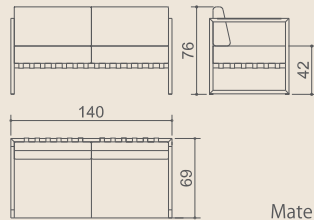

Design: Vincent Cantaert & Barbara Widiningtias

MG 7052C **RIO** corner sofa, MG 7053 **RIO** coffee table

MG 7042 **RIO** casual bench 150 cm, MG 7045 **RIO** casual table cross leg 150x80 cm

MG 1513 **RIO** stool

RIO - SOFA

RIO - STOOL

RIO 1-seater
Code: MG 4163C
Materials: stainless steel, webbing, stamskin

RIO 2-seater
Code: MG 4164C
Materials: stainless steel, webbing, stamskin

RIO 3-seater
Code: MG 4165C
Materials: stainless steel, webbing, stamskin