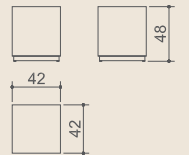

RIO - SOFA

RIO - STOOL

RIO 1-seater
Code: MG 4163C
Materials: stainless steel, webbing, stamskin

RIO 2-seater
Code: MG 4164C
Materials: stainless steel, webbing, stamskin

RIO 3-seater
Code: MG 4165C
Materials: stainless steel, webbing, stamskin

RIO corner sofa
Code: MG 7052C
Materials: stainless steel, webbing, stamskin

RIO coffee table
Code: MG 7053
Materials: stainless steel, lacquered wood
Note: fully assembled

RIO stool
Code: MG 1513
Materials: stainless steel, stamskin