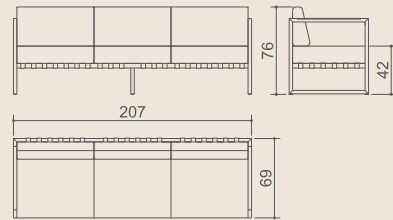

RIO - SOFA

RIO - STOOL

RIO 1-seater
Code: MG 4163C
Materials: stainless steel, webbing, stamskin

RIO 2-seater
Code: MG 4164C
Materials: stainless steel, webbing, stamskin

RIO 3-seater
Code: MG 4165C
Materials: stainless steel, webbing, stamskin

RIO corner sofa
Code: MG 7052C
Materials: stainless steel, webbing, stamskin

RIO coffee table
Code: MG 7053
Materials: stainless steel, lacquered wood
Note: fully assembled

RIO stool
Code: MG 1513
Materials: stainless steel, stamskin