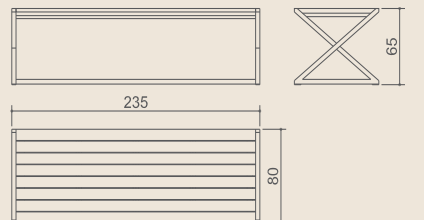

RIO - CASUAL

RIO casual bench 150
Code: MG 7042
Materials: stainless steel, lacquered wood
Optional cushion Stamskin: MG 7044

RIO casual table 150x80 cm
Code: MG 7045
Materials: stainless steel, lacquered wood
Note: knock down - assembly required

RIO casual bench 235
Code: MG 7043
Materials: stainless steel, lacquered wood
Optional cushion Stamskin: MG 7044

RIO casual table 235x80 cm
Code: MG 7046
Materials: stainless steel, lacquered wood
Note: knock down - assembly required