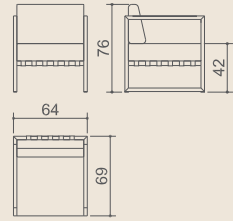

Design: Vincent Cantaert & Barbara Widiningtias

MG 7052C **RIO** corner sofa, MG 7053 **RIO** coffee table

MG 7042 **RIO** casual bench 150 cm, MG 7045 **RIO** casual table cross leg 150x80 cm

MG 1513 **RIO** stool

RIO - SOFA

RIO - STOOL

RIO 1-seater
Code: MG 4163C
Materials: stainless steel, webbing, stamskin

RIO 2-seater
Code: MG 4164C
Materials: stainless steel, webbing, stamskin

RIO 3-seater
Code: MG 4165C
Materials: stainless steel, webbing, stamskin