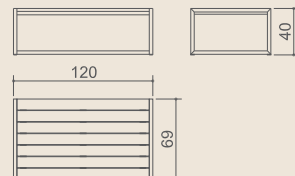

RIO - SOFA

RIO - STOOL

RIO 1-seater
Code: MG 4163C
Materials: stainless steel, webbing, stamskin

RIO 2-seater
Code: MG 4164C
Materials: stainless steel, webbing, stamskin

RIO 3-seater
Code: MG 4165C
Materials: stainless steel, webbing, stamskin

RIO corner sofa
Code: MG 7052C
Materials: stainless steel, webbing, stamskin

RIO coffee table
Code: MG 7053
Materials: stainless steel, lacquered wood
Note: fully assembled

RIO stool
Code: MG 1513
Materials: stainless steel, stamskin