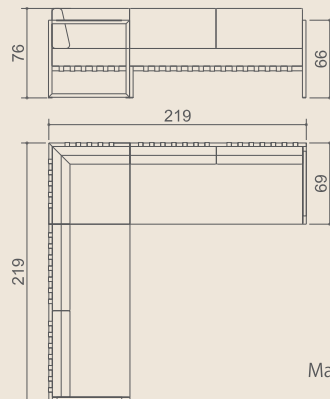

RIO - SOFA

RIO - STOOL

RIO 1-seater
Code: MG 4163C
Materials: stainless steel, webbing, stamskin

RIO 2-seater
Code: MG 4164C
Materials: stainless steel, webbing, stamskin

RIO 3-seater
Code: MG 4165C
Materials: stainless steel, webbing, stamskin

RIO corner sofa
Code: MG 7052C
Materials: stainless steel, webbing, stamskin

RIO coffee table
Code: MG 7053
Materials: stainless steel, lacquered wood
Note: fully assembled

RIO stool
Code: MG 1513
Materials: stainless steel, stamskin