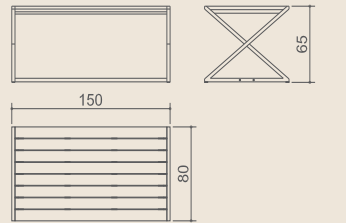

RIO - SOFA

RIO - STOOL

RIO 1-seater
Code: MG 4163C
Materials: stainless steel, webbing, stamskin

RIO 2-seater
Code: MG 4164C
Materials: stainless steel, webbing, stamskin

RIO 3-seater
Code: MG 4165C
Materials: stainless steel, webbing, stamskin

RIO corner sofa
Code: MG 7052C
Materials: stainless steel, webbing, stamskin

RIO coffee table
Code: MG 7053
Materials: stainless steel, lacquered wood
Note: fully assembled

RIO stool
Code: MG 1513
Materials: stainless steel, stamskin

RIO - CASUAL

RIO casual bench 150
Code: MG 7042
Materials: stainless steel, lacquered wood
Optional cushion Stamskin: MG 7044

RIO casual table 150x80 cm
Code: MG 7045
Materials: stainless steel, lacquered wood
Note: knock down - assembly required

RIO casual bench 235
Code: MG 7043
Materials: stainless steel, lacquered wood
Optional cushion Stamskin: MG 7044

RIO casual table 235x80 cm
Code: MG 7046
Materials: stainless steel, lacquered wood
Note: knock down - assembly required