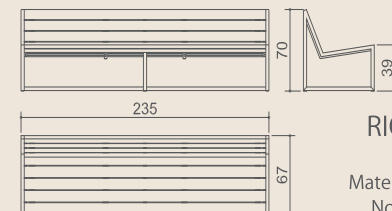

RIO - SOFA

RIO - STOOL

RIO 1-seater
Code: MG 4163C
Materials: stainless steel, webbing, stamskin

RIO 2-seater
Code: MG 4164C
Materials: stainless steel, webbing, stamskin

RIO 3-seater
Code: MG 4165C
Materials: stainless steel, webbing, stamskin

RIO corner sofa
Code: MG 7052C
Materials: stainless steel, webbing, stamskin

RIO coffee table
Code: MG 7053
Materials: stainless steel, lacquered wood
Note: fully assembled

RIO stool
Code: MG 1513
Materials: stainless steel, stamskin

RIO - CASUAL

RIO casual bench 150
Code: MG 7042
Materials: stainless steel, lacquered wood
Optional cushion Stamskin: MG 7044

RIO casual table 150x80 cm
Code: MG 7045
Materials: stainless steel, lacquered wood
Note: knock down - assembly required

RIO casual bench 235
Code: MG 7043
Materials: stainless steel, lacquered wood
Optional cushion Stamskin: MG 7044

RIO casual table 235x80 cm
Code: MG 7046
Materials: stainless steel, lacquered wood
Note: knock down - assembly required