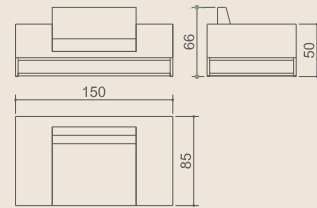

Design: Vincent Cantaert & Barbara Widiningtias

MG 50111C **JANE** 1-seater, MG 5013C **JANE** 2-seater, MG 5012 **JANE** low table

MG 5016C **JANE** corner sofa, MG 5050 **JANE** tray sofa,
MG 5012 **JANE** low table, MG 5051 **JANE** tray low table

MG 5015C **JANE** daybed with canopy

JANE - SOFA

JANE - SOFA

JANE 1-seater

Code: MG 5011C

Materials: stainless steel, fibers 12 mm, sunbrella
Protective Cover: MG 8039
Optional stainless steel tray for armrest : MG 5050

JANE 2-seater

Code: MG 5013C

Materials: stainless steel, fibers 12 mm, sunbrella
Protective Cover: MG 8040
Optional stainless steel tray for armrest : MG 5050

JANE low table

Code: MG 5012

Materials: stainless steel, fibers 12 mm
Optional stainless steel tray: MG 5051