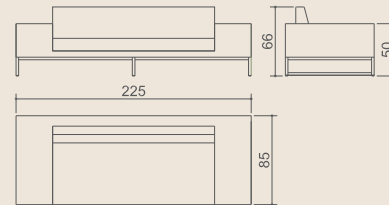

Design: Vincent Cantaert & Barbara Widiningtias

MG 50111C **JANE** 1-seater, MG 5013C **JANE** 2-seater, MG 5012 **JANE** low table

MG 5016C **JANE** corner sofa, MG 5050 **JANE** tray sofa,
MG 5012 **JANE** low table, MG 5051 **JANE** tray low table

MG 5015C **JANE** daybed with canopy

JANE - SOFA

JANE - SOFA

JANE 1-seater

Code: MG 5011C

Materials: stainless steel, fibers 12 mm, sunbrella
Protective Cover: MG 8039
Optional stainless steel tray for armrest : MG 5050

JANE 2-seater

Code: MG 5013C

Materials: stainless steel, fibers 12 mm, sunbrella
Protective Cover: MG 8040
Optional stainless steel tray for armrest : MG 5050

JANE low table

Code: MG 5012

Materials: stainless steel, fibers 12 mm
Optional stainless steel tray: MG 5051