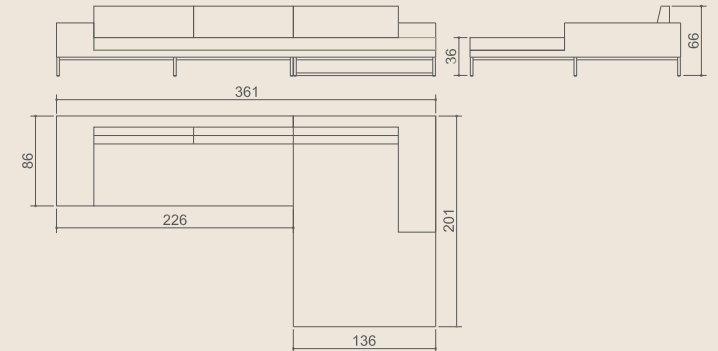

JANE 2-seater

Code: MG 5013C

Materials: stainless steel, fibers 12 mm, sunbrella
Protective Cover: MG 8040
Optional stainless steel tray for armrest : MG 5050

JANE low table

Code: MG 5012

Materials: stainless steel, fibers 12 mm
Optional stainless steel tray: MG 5051

JANE corner sofa

Code: MG 5016C

Materials: stainless steel, fibers 12 mm, sunbrella
Protective Cover: MG 8091
Optional stainless steel tray for armrest : MG 5050

JANE - DAYBED

JANE daybed with canopy

Code: MG 5015C