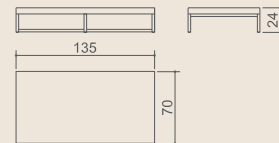

JANE 2-seater

Code: MG 5013C

Materials: stainless steel, fibers 12 mm, sunbrella
Protective Cover: MG 8040
Optional stainless steel tray for armrest : MG 5050

JANE low table

Code: MG 5012

Materials: stainless steel, fibers 12 mm
Optional stainless steel tray: MG 5051