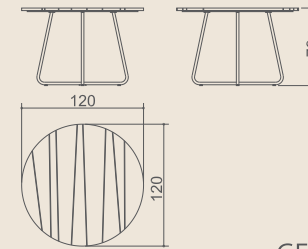

GEMMY - DINING TABLE

GEMMY dining table Ø80 cm

Code: MG 3109

Materials: stainless steel, recycled teak
Note: knock down - assembly required

GEMMY dining table Ø120 cm

Code: MG 3110

Materials: stainless steel, recycled teak
Note: knock down - assembly required

GEMMY dining table Ø160 cm

Code: MG 3111

Materials: stainless steel, recycled teak
Note: knock down - assembly required

GEMMY - CASUAL TABLE

GEMMY casual table Ø80 cm

Code: MG 3112

Materials: stainless steel, recycled teak
Note: knock down - assembly required

GEMMY casual table Ø120 cm

Code: MG 3113

Materials: stainless steel, recycled teak
Note: knock down - assembly required

GEMMY - SIDE TABLE

GEMMY side table

Code: MG 3116

Materials: stainless steel, recycled teak
Note: fully assembled