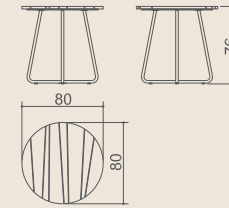

Design: Vincent Cantaert & Barbara Widiningtias

MG 3111 **GEMMY** dining table Ø160 cm
MG 3103 **LILINIKI** dining side chair wood
MG 3104 **LILINIKI** dining armchair wood

MG 3006 **SALLY** casual side chair, MG 3113 **GEMMY** casual table Ø120 cm

GEMMY - DINING TABLE

GEMMY dining table Ø80 cm

Code: MG 3109

Materials: stainless steel, recycled teak
Note: knock down - assembly required

GEMMY dining table Ø120 cm

Code: MG 3110

Materials: stainless steel, recycled teak
Note: knock down - assembly required

GEMMY dining table Ø160 cm

Code: MG 3111

Materials: stainless steel, recycled teak
Note: knock down - assembly required

GEMMY - CASUAL TABLE

GEMMY casual table Ø80 cm

Code: MG 3112

Materials: stainless steel, recycled teak
Note: knock down - assembly required