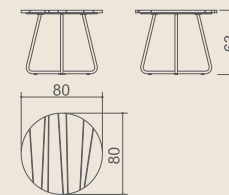

GEMMY - DINING TABLE

GEMMY dining table Ø80 cm

Code: MG 3109

Materials: stainless steel, recycled teak
Note: knock down - assembly required

GEMMY dining table Ø120 cm

Code: MG 3110

Materials: stainless steel, recycled teak
Note: knock down - assembly required

GEMMY dining table Ø160 cm

Code: MG 3111

Materials: stainless steel, recycled teak
Note: knock down - assembly required

GEMMY - CASUAL TABLE

GEMMY casual table Ø80 cm

Code: MG 3112

Materials: stainless steel, recycled teak
Note: knock down - assembly required

GEMMY casual table Ø120 cm

Code: MG 3113

Materials: stainless steel, recycled teak
Note: knock down - assembly required

GEMMY - SIDE TABLE

GEMMY side table

Code: MG 3116

Materials: stainless steel, recycled teak
Note: fully assembled