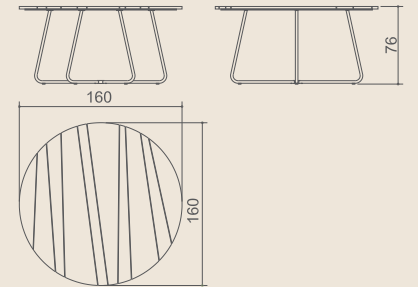

GEMMY - DINING TABLE

GEMMY dining table Ø80 cm

Code: MG 3109

Materials: stainless steel, recycled teak
Note: knock down - assembly required

GEMMY dining table Ø120 cm

Code: MG 3110

Materials: stainless steel, recycled teak
Note: knock down - assembly required

GEMMY dining table Ø160 cm

Code: MG 3111

Materials: stainless steel, recycled teak
Note: knock down - assembly required

GEMMY - CASUAL TABLE

GEMMY casual table Ø80 cm

Code: MG 3112

Materials: stainless steel, recycled teak
Note: knock down - assembly required

GEMMY casual table Ø120 cm

Code: MG 3113

Materials: stainless steel, recycled teak
Note: knock down - assembly required

GEMMY - SIDE TABLE

GEMMY side table

Code: MG 3116

Materials: stainless steel, recycled teak
Note: fully assembled