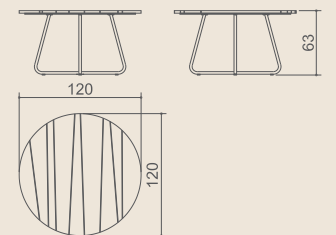

GEMMY - DINING TABLE

GEMMY dining table Ø80 cm

Code: MG 3109

Materials: stainless steel, recycled teak
Note: knock down - assembly required

GEMMY dining table Ø120 cm

Code: MG 3110

Materials: stainless steel, recycled teak
Note: knock down - assembly required

GEMMY dining table Ø160 cm

Code: MG 3111

Materials: stainless steel, recycled teak
Note: knock down - assembly required

GEMMY - CASUAL TABLE

GEMMY casual table Ø80 cm

Code: MG 3112

Materials: stainless steel, recycled teak
Note: knock down - assembly required

GEMMY casual table Ø120 cm

Code: MG 3113

Materials: stainless steel, recycled teak
Note: knock down - assembly required

GEMMY - SIDE TABLE

GEMMY side table

Code: MG 3116

Materials: stainless steel, recycled teak
Note: fully assembled