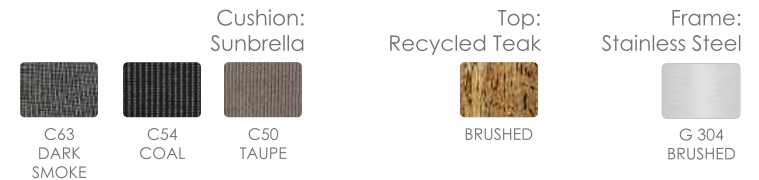

MATERIALS

Important note about COM fabrics

1. Linear yard based on roll width of 54" solid fabrics
2. For patterned / striped fabric (customized request)
3. We are not responsible for excess fabrics
4. We are not responsible for color variations, fabric defect, wear or clean ability