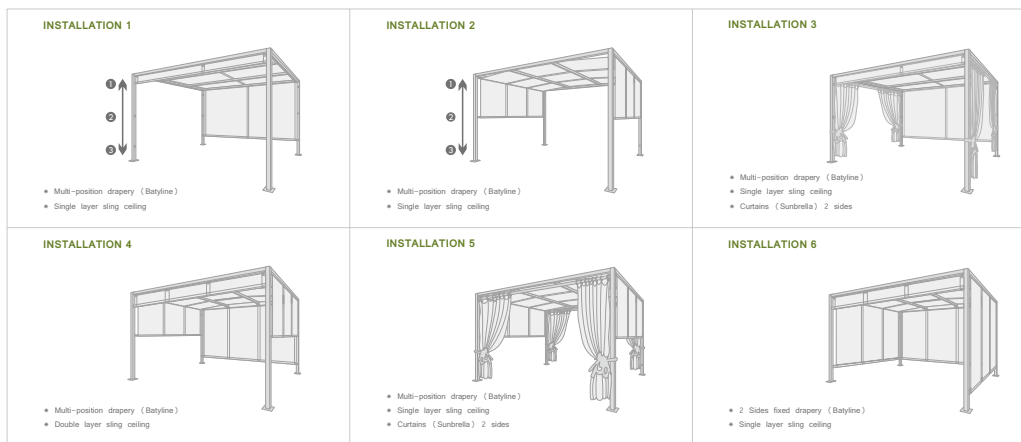

CANOPY Single 141.5"x110"x98.5"h / 360x280x250h cm (multi position)

Code: **MG8022**

Design by: Vincent Cantaert & Barbara Widiningtias

1 Vol. : 0.86 M3

Net : 205 kg / 451.9 lbs
Gross : 213 kg / 469.6 lbs

W : 36.5 cm / 14.5"
D : 67 cm / 26.5"
H : 350 cm / 138"

Assembly Required

Customizable dimensions on request

Optional Curtain

MATERIALS