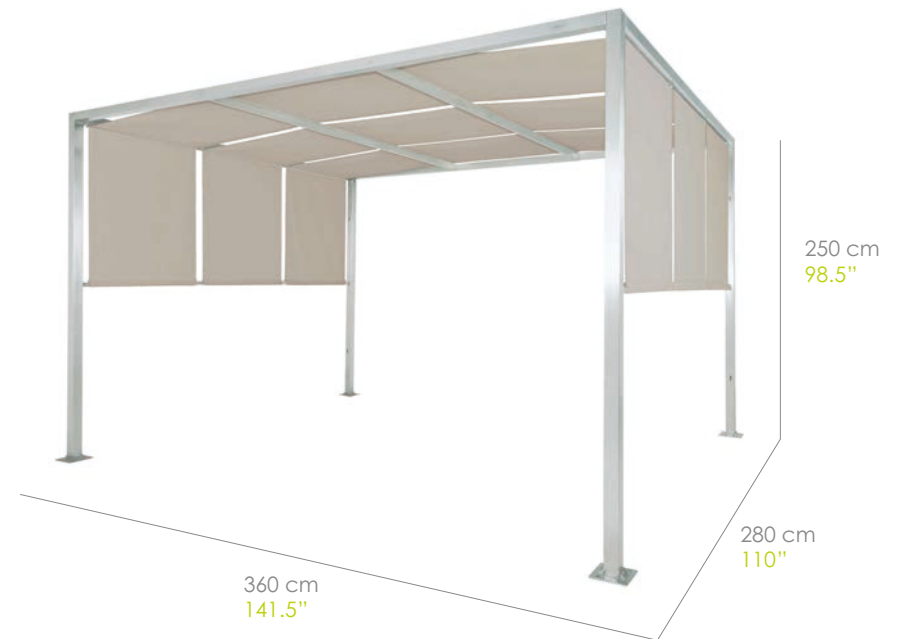

CANOPY Single 141.5"x110"x98.5"h / 360x280x250h cm (multi position)

Code: **MG8022**

Design by: Vincent Cantaert & Barbara Widiningtias

1 Vol. : 0.86 M3

Net : 205 kg / 451.9 lbs
Gross : 213 kg / 469.6 lbs

W : 36.5 cm / 14.5"
D : 67 cm / 26.5"
H : 350 cm / 138"

Assembly Required

Customizable dimensions on request

Optional Curtain

MATERIALS